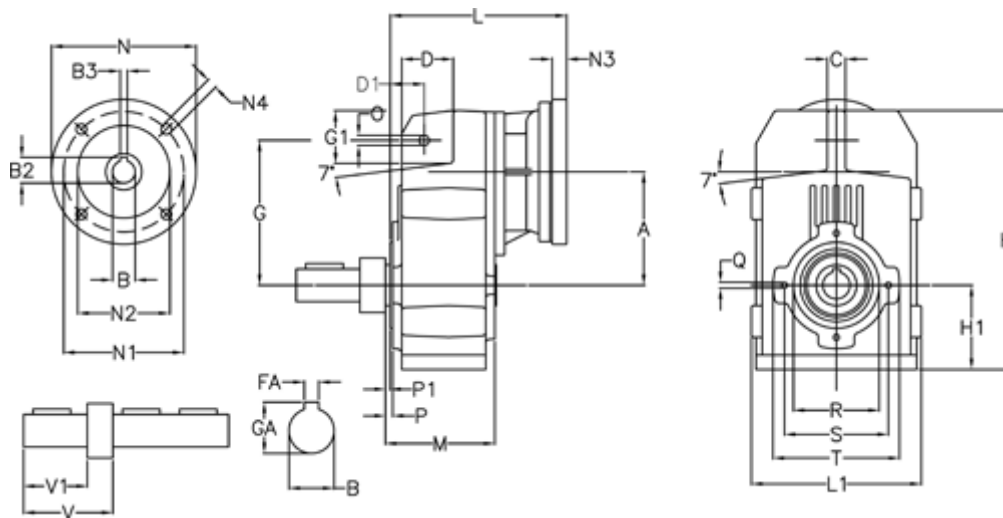

Data Sheet

Article number: 29560542911225
 Description: Shaft mounted gear
 A514R-429,1-P71B5

Measures

A = 211.30	FA = 14	M = 163.0	Q = M12x19
B = 50	G = 278	N = 160	R = 180
B1 = 14	G1 = 105.5	N1 = 130	S = 215
B2 = 16.3	GA = 53.5	N2 = 110	T = 250
B3 = 5	H = 479.0	N4 = M8x16	V = 146.5
C = 20	H1 = 144.0	O = 22	V1 = 100
D = 93.5	L = 339.5	P = 8.5	
D1 = 65.0	L1 = 273	P1 = 4.5	